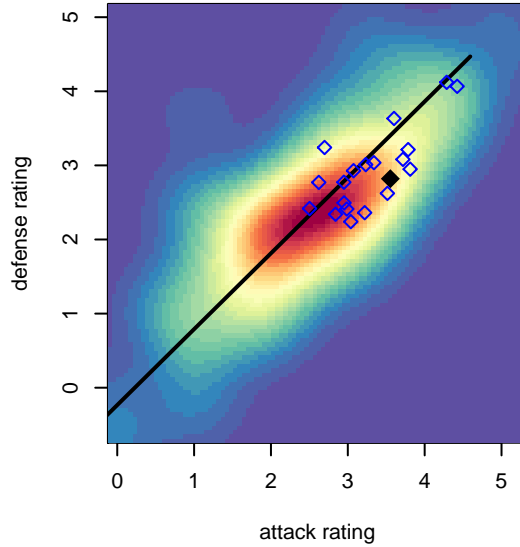

**attack and defense rating
relative to others at age
and all opponents in last 13 months**