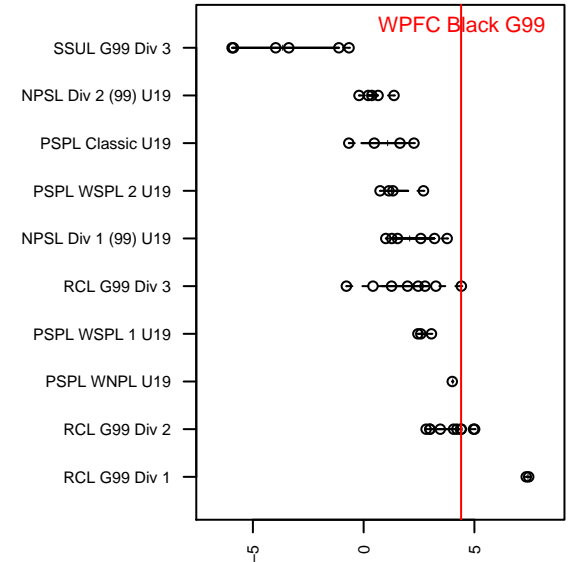

**attack and defense rating
relative to others at age
and all opponents in last 13 months**