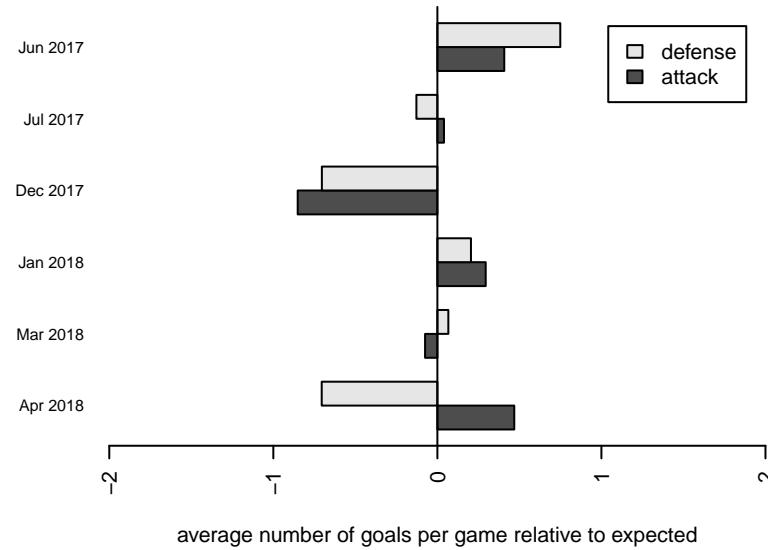

Performance relative to 13 month average