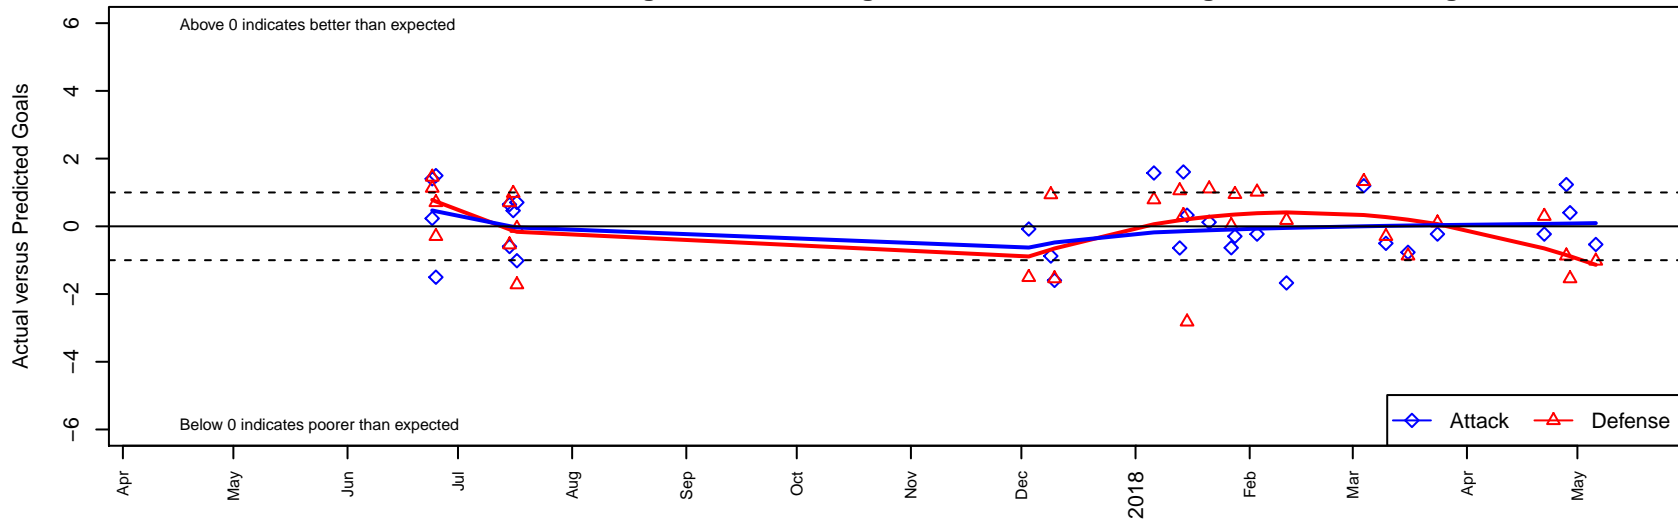

WPFC Black G99

Washington Premier FC
 Tacoma, WA
 G99 total strength=1720
 attack=34.93 defense=16.78
 fall league = RCL G99 Div 2

alt names used:
 WASHINGTON PREMIER FC WPFC G99 BLA
 WASHINGTON PREMIER FC WPFC G99 BLA
 WPFC G99 Black
 WPFC G99 Black (WA)
 WPFC G99 Black B
 WPFC G99 Black B

WPFC Black G99
 Dots are actual minus expected GF (blue circles) and GA (red triangles).
 Blue line is smoothed change in attack strength. Red is smoothed change in defense strength.

**attack and defense variance (black dot)
relative to other teams
and top 10 in region**