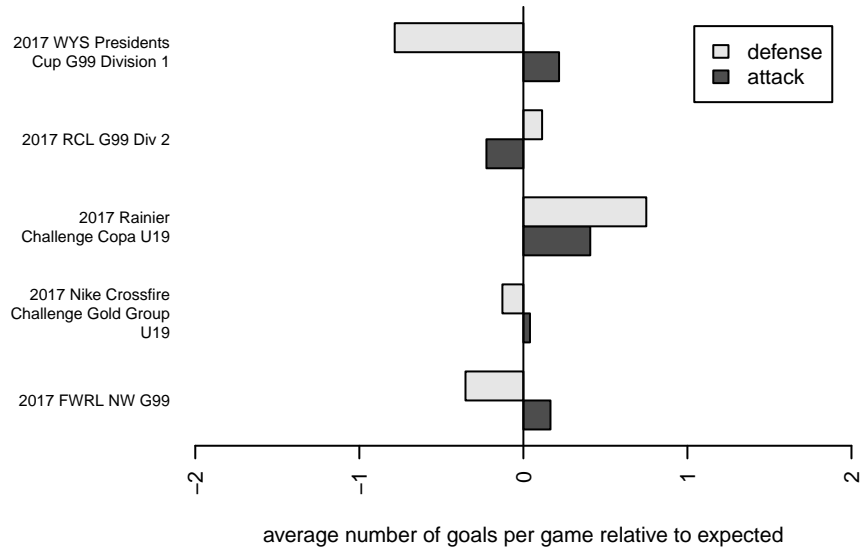

Performance relative to 13 month average