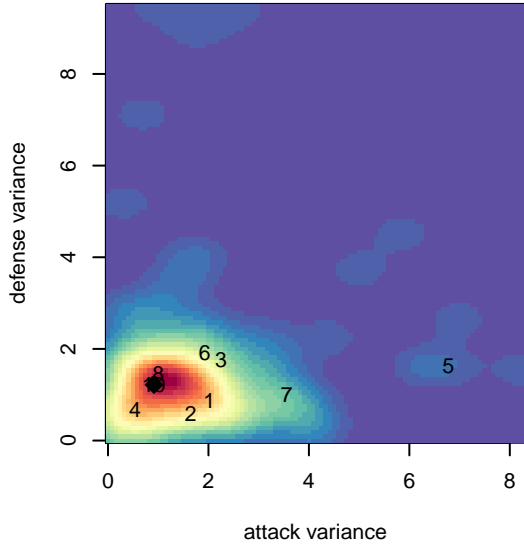

WPFC Black G99

Washington Premier FC
 Tacoma, WA
 G99 total strength=1720
 attack=34.93 defense=16.78
 fall league = RCL G99 Div 2

alt names used:
 WASHINGTON PREMIER FC WPFC G99 BLA
 WASHINGTON PREMIER FC WPFC G99 BLA
 WPFC G99 Black
 WPFC G99 Black (WA)
 WPFC G99 Black B
 WPFC G99 Black B

WPFC Black G99
 Dots are actual minus expected GF (blue circles) and GA (red triangles).
 Blue line is smoothed change in attack strength. Red is smoothed change in defense strength.

**attack and defense variance (black dot)
relative to other teams
and top 10 in region**